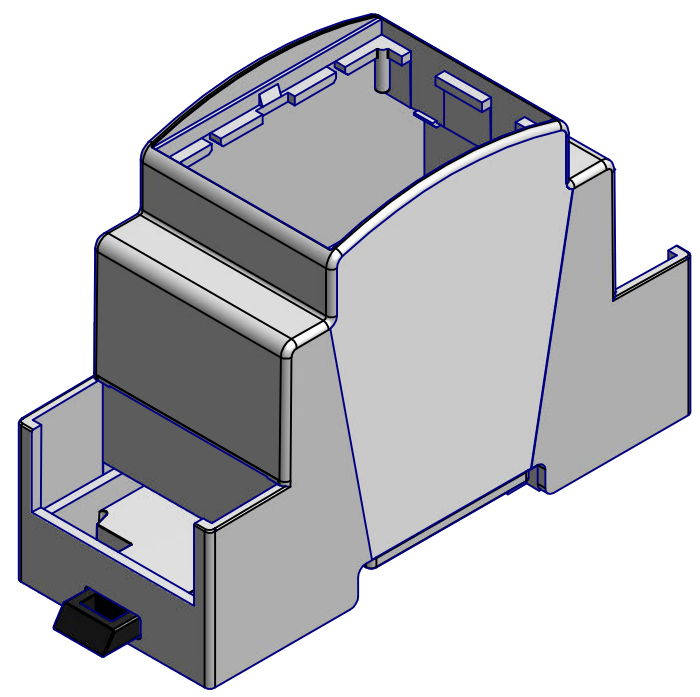

6 5 4 3 2 1

D
C
B
A

A-A (1:1)

Da 0,5 a 3	Oltre 3 fino a 6	Oltre 6 fino a 30	Oltre 30 fino a 120	Oltre 120
± 0,1	± 0,1	± 0,2	± 0,3	± 0,5

RESERVED PROPERTY The present drawing cannot be reproduced or communicated to 3d parties, even partially, without the authorization of ITALTRONIC Srl. Italtronic reserves to protect its own rights according to the law.	Dimension in mm	SHEET NR. 1 / 1	DRAWING BY Manual modification are not allowed	GENERAL TOLERANCE UNI EN 22768/1 Media (m)
		Date: 29/08/2012	Replace nr.	Revision description
Drawed: Reginato M.	Checked: Dalla Montà D.	Scale:		5 4 3 2 1

 UN PARTNER PER IL FUTURO	Denomination: Contenitore completo modulbox XTS 2M53-A
	Complete enclosure modulbox XTS 2M53-A
 eternovica	Drawing nr. M-04055-00

6 5 4 3 2 1

D
C
B
A