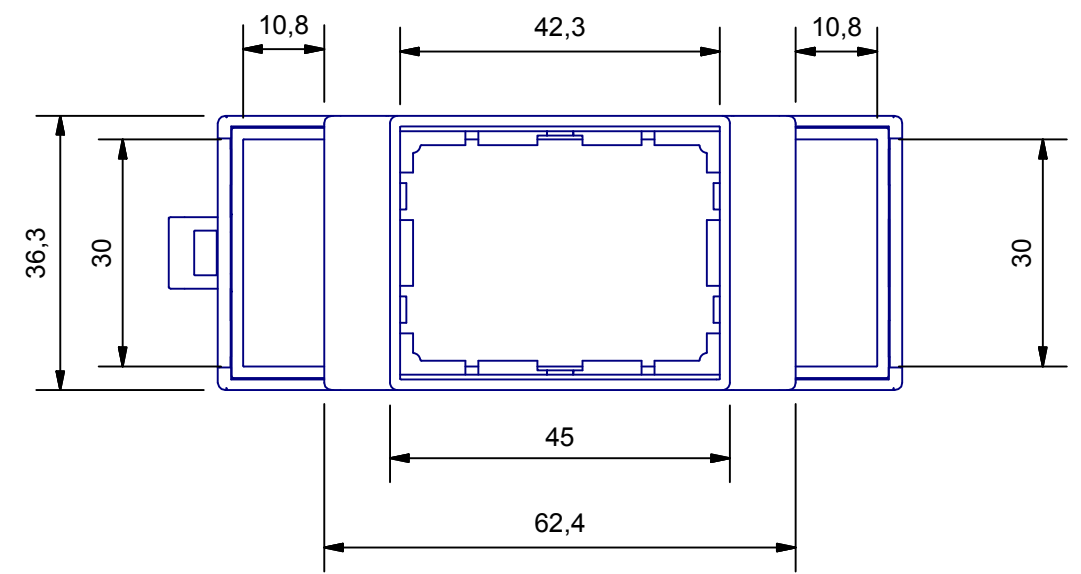

6 5 4 3 2 1

D
C
B
A

A-A (1:1)

Da 0,5 a 3	Oltre 3 fino a 6	Oltre 6 fino a 30	Oltre 30 fino a 120	Oltre 120
± 0,1	± 0,1	± 0,2	± 0,3	± 0,5

RESERVED PROPERTY The present drawing cannot be reproduced or communicated to 3d parties, even partially, without the authorization of ITALTRONIC Srl. Italtronic reserves to protect its own rights according to the law.	Dimension in mm	SHEET NR. 1 / 1	DRAWING BY Manual modification are not allowed	GENERAL TOLERANCE UNI EN 22768/1 Media (m)
		Date: 29/08/2012	Replace nr.	Revision description
Drawed: Reginato M.	Checked: Dalla Montà D.	Scale:		5 4 3 2 1

 UN PARTNER PER IL FUTURO	Denomination: Contenitore completo modulbox XTS 2M53-A
	Complete enclosure modulbox XTS 2M53-A
 eternovica	Drawing nr. M-04055-00

6 5 4 3 2 1

D
C
B
A