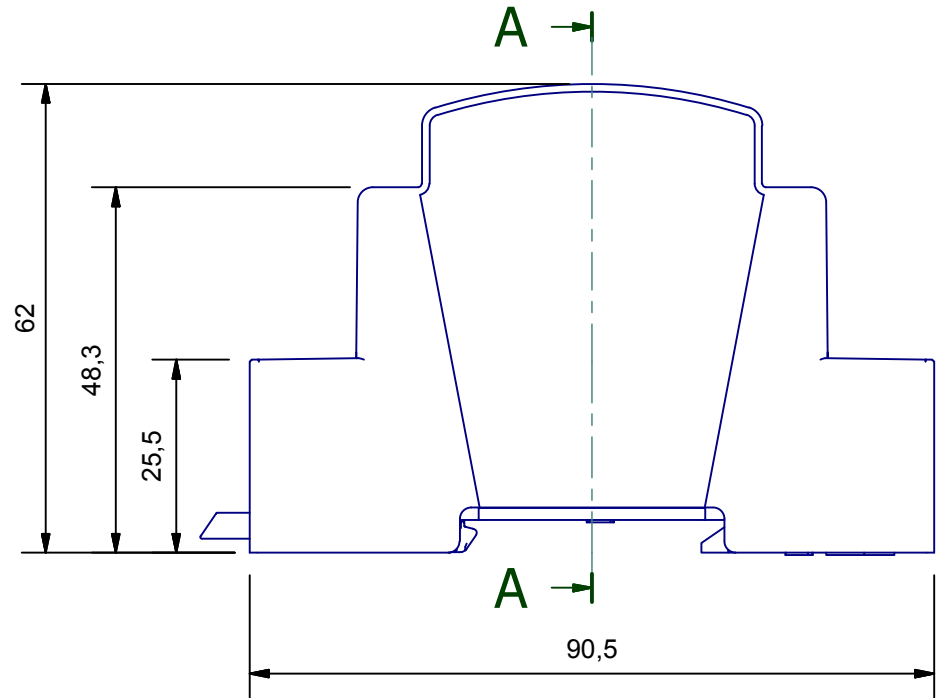

6 5 4 3 2 1

D
C
B
A

A-A (1:1)

Da 0,5 a 3	Oltre 3 fino a 6	Oltre 6 fino a 30	Oltre 30 fino a 120	Oltre 120
± 0,1	± 0,1	± 0,2	± 0,3	± 0,5

RESERVED PROPERTY The present drawing cannot be reproduced or communicated to 3d parties, even partially, without the authorization of ITALTRONIC Srl. Italtronic reserves to protect its own rights according to the law.	Dimension in mm	SHEET NR. 1 / 1	DRAWING BY Manual modification are not allowed	GENERAL TOLERANCE UNI EN 22768/1 Media (m)
		Date: 29/08/2012	Replace nr.	Revision description
Drawed: Reginato M.	Checked: Dalla Montà D.	Scale:		5 4 3 2 1