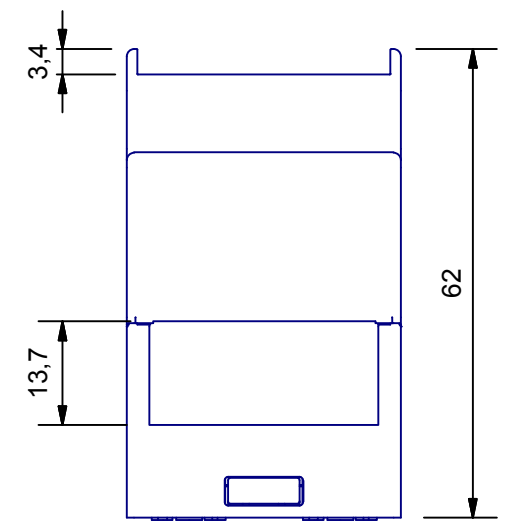

6 5 4 3 2 1

D
C
B
A

A-A (1:1)

Da 0,5 a 3	Oltre 3 fino a 6	Oltre 6 fino a 30	Oltre 30 fino a 120	Oltre 120
± 0,1	± 0,1	± 0,2	± 0,3	± 0,5

RESERVED PROPERTY The present drawing cannot be reproduced or communicated to 3d parties, even partially, without the authorization of ITALTRONIC Srl. Italtronic reserves to protect its own rights according to the law.	Dimension in mm	SHEET NR. 1 / 1	DRAWING BY Manual modification are not allowed	GENERAL TOLERANCE UNI EN 22768/1 Media (m)
		Date: 29/08/2012	Replace nr.	Revision description
Drawed: Reginato M.	Checked: Dalla Montà D.	Scale:		5 4 3 2 1

 UN PARTNER PER IL FUTURO	Denomination: Contenitore completo modulbox XTS 2M53-A
	Complete enclosure modulbox XTS 2M53-A
 eternovica	Drawing nr. M-04055-00

6 5 4 3 2 1

D
C
B
A